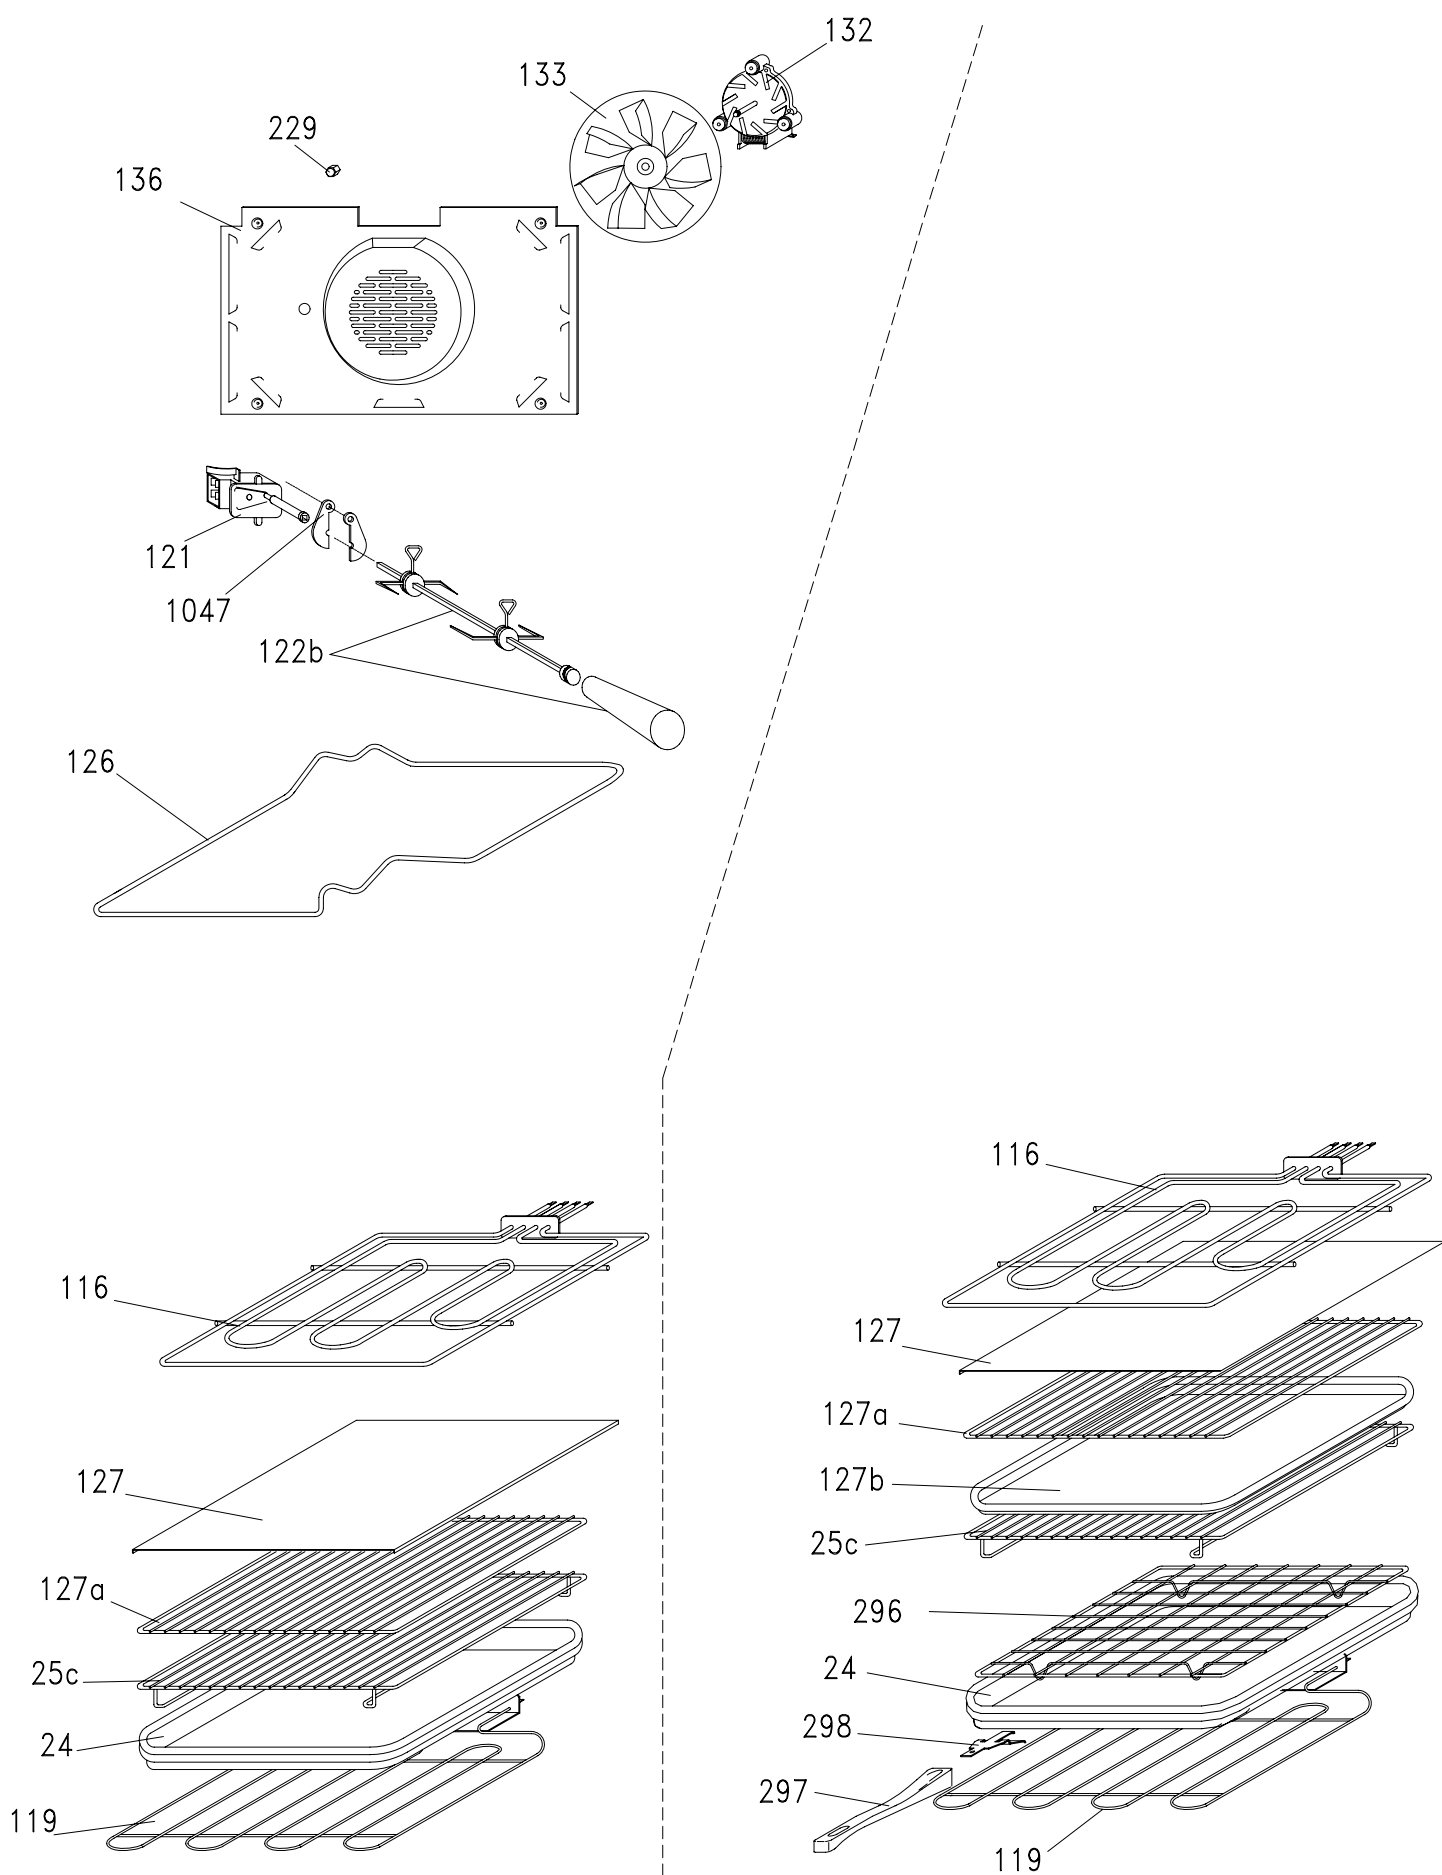

33001025 RBC127RU/1 1321(20/05/2013)

Ref	Description	Code	Begin	End
1	Oven cabinet assy	44003614		
1	Oven cabinet assy	44003612		
2	Oven cover	44002846		
2	Oven cover	44002846		
6	Chimney assy	44000435		
6a	Chimney assy - R/H	44000434		
6b	Chimney assy - L/H	44000436		
7	Rear insulator wall	44000457		
7c	Rear insulator wall-R/H	93784842		
7d	Rear insulator wall-L/H	93784838		
12	Upper trim	93785453		
14	Foot assembly	93785025		
17a	Spring	93735066		
19	Drawer sliding pat	93631125		
19a	Drawer holding pat	93768026		
20	Dish warmer drawer	93764009		
21	Dish warmer drawer cover	44002599		
21a	Dish warmer door liner	44002593		
24	Oven tray	93710887		1138(19/09/2011)
24	Oven tray	41027699	1139(26/09/2011)	
25c	Oven tray supportin.shelf	44003273		
25c	Oven tray supportin.shelf	44003273	1139(26/09/2011)	
26b	Front piece lower trim	44000455		
27	Cristal front piece	44004618		
31c	Facia panel support	93783984		
32c	Rubber buffer	93387975		
34d	R/H enameled side panel	93775542		
34e	L/H enameled side panel	93775559		
35	R/H side trim for should.	93784244		
36	L/H side trim for should.	93784241		
37	Shoulder	93785205		
39	Enameled worktop	44003810		
60	Grill 2 F	44003811		
61e	WOK Grill reduction	93784374		
64c	Half rapid spreader cover	93786111		
64d	Ultra rapid spread. cover	93786113		
64x	Rap.flame spre.cover Mijorose	93786114		
67	Electronic ignition box	41006099		
68g	Electr.ignit.sp.plug L650	41005058		
70	Spring for sparking plug	93629301		1137(12/09/2011)
71	Benzing clip	93531945		
71a	Sparking plug fixi.spring	92483601		
73a	Injectors mounting tool	93783027		
74	PLG injectors set	93962015		
74b	Methan gas injectors set	93962023		
75	Plaque injector support	93784405		
77g	Thermostat pyrolyser	93480317		
80	Knob	44000781		
80f	Ch.over switch/ther.knob	93786467		
85a	Electric thermostat	44000534		

Service