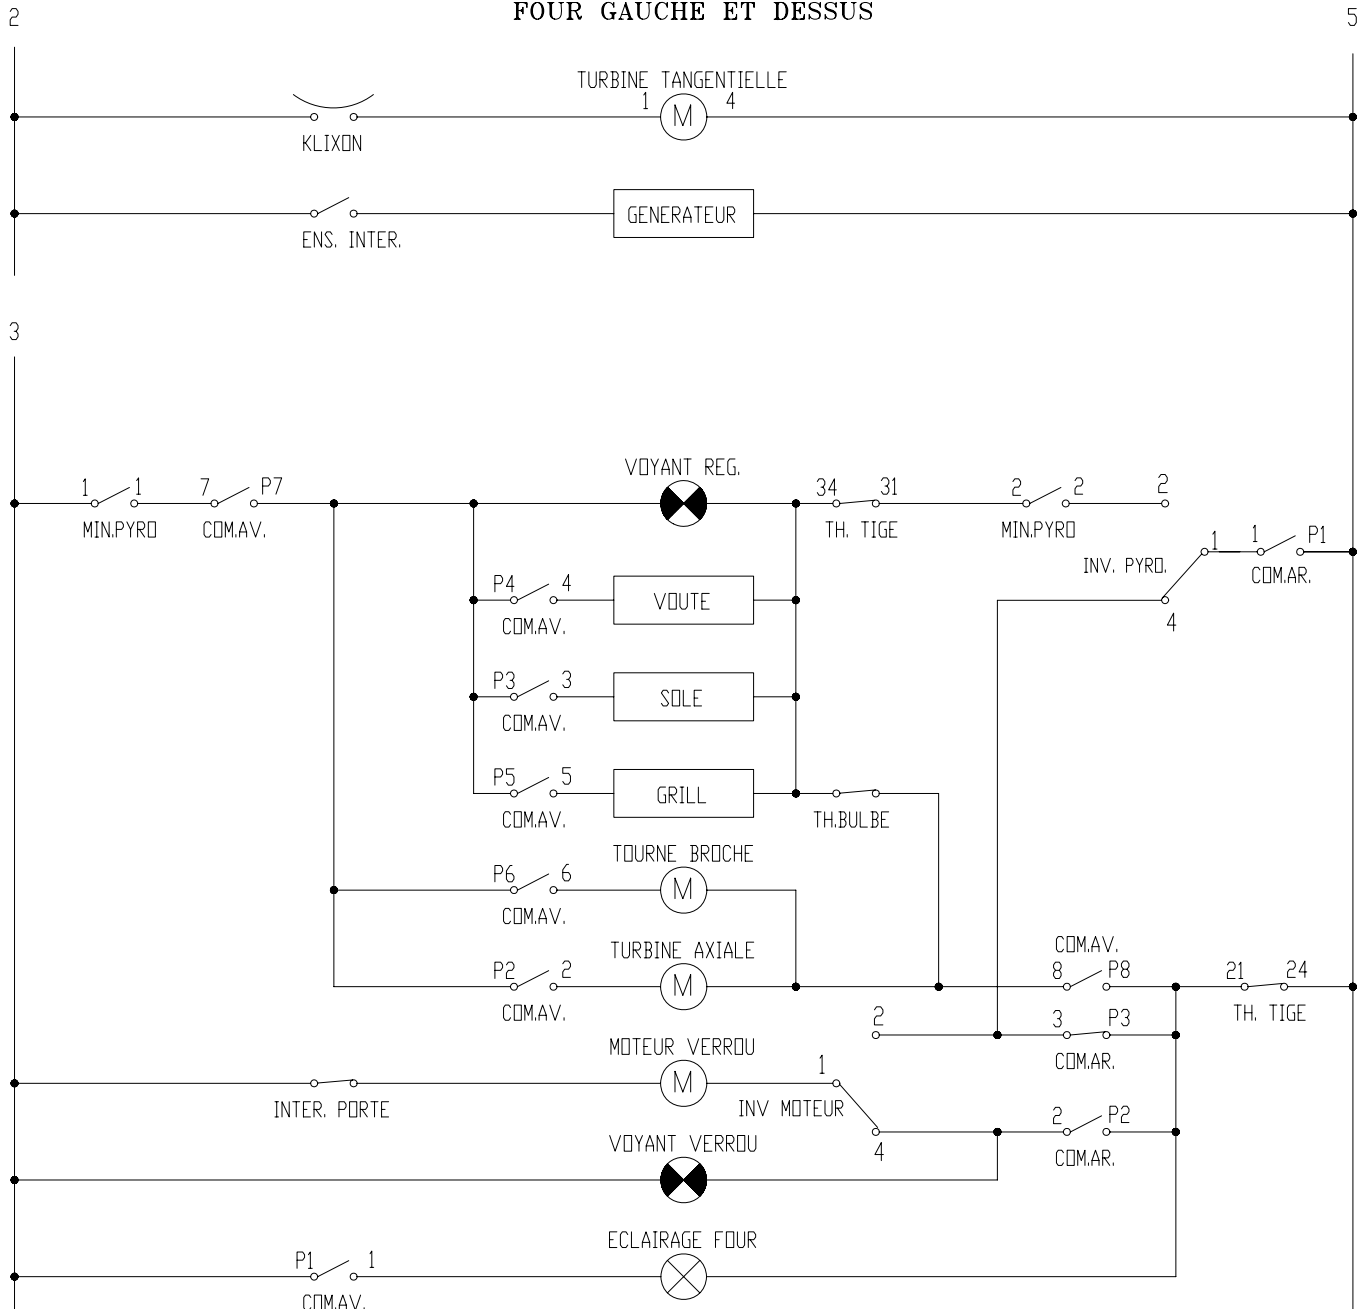

FOUR GAUCHE ET DESSUS

THERMOSTAT PYROLYSE
REF. 93480317
VALEUR DE COMMUTATION
(A LA COUPURE)
1 = 370 °C   2 = 370 °C
3 = 505 °C

COMMUNICATEUR REF. 93786045
BUTEE ENTRE LES POSITIONS 8 ET 9

		0	1	2	3	4	5	6	7	8	9
PARTIE ARRIERE (AR)	8 - P8										
	7 - P7	■	■	■	■	■	■	■	■	■	■
	6 - P6										
	5 - P5										
	4 - P4				■	■	■	■	■	■	■
	3 - P3				■	■	■	■	■	■	■
	2 - P2										
	1 - P1										
PARTIE AVANT (AV)	8 - P8										
	7 - P7				■	■	■	■	■	■	■
	6 - P6										
	5 - P5										
	4 - P4				■	■	■	■	■	■	■
	3 - P3				■	■	■	■	■	■	■
	2 - P2										
	1 - P1